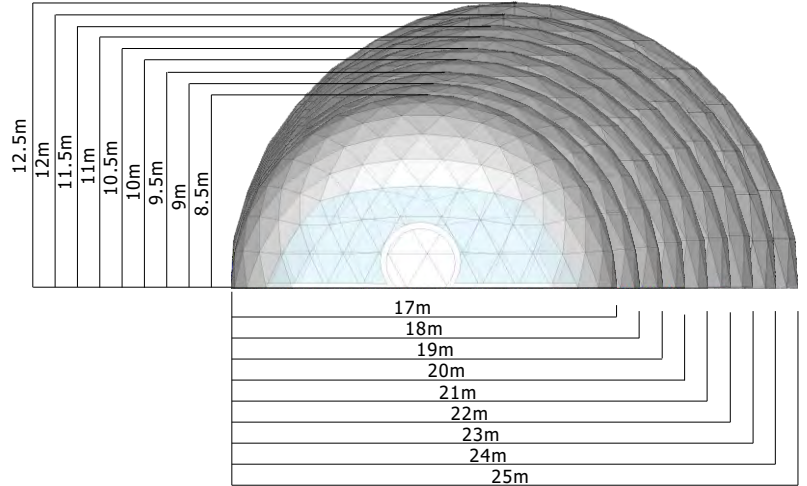

Half Sphere Tents 3m-60m

Technical specification

Type : HST

Dimensions

zipper door

transparent zipper door

Single-wing glass door

double-wing glass door