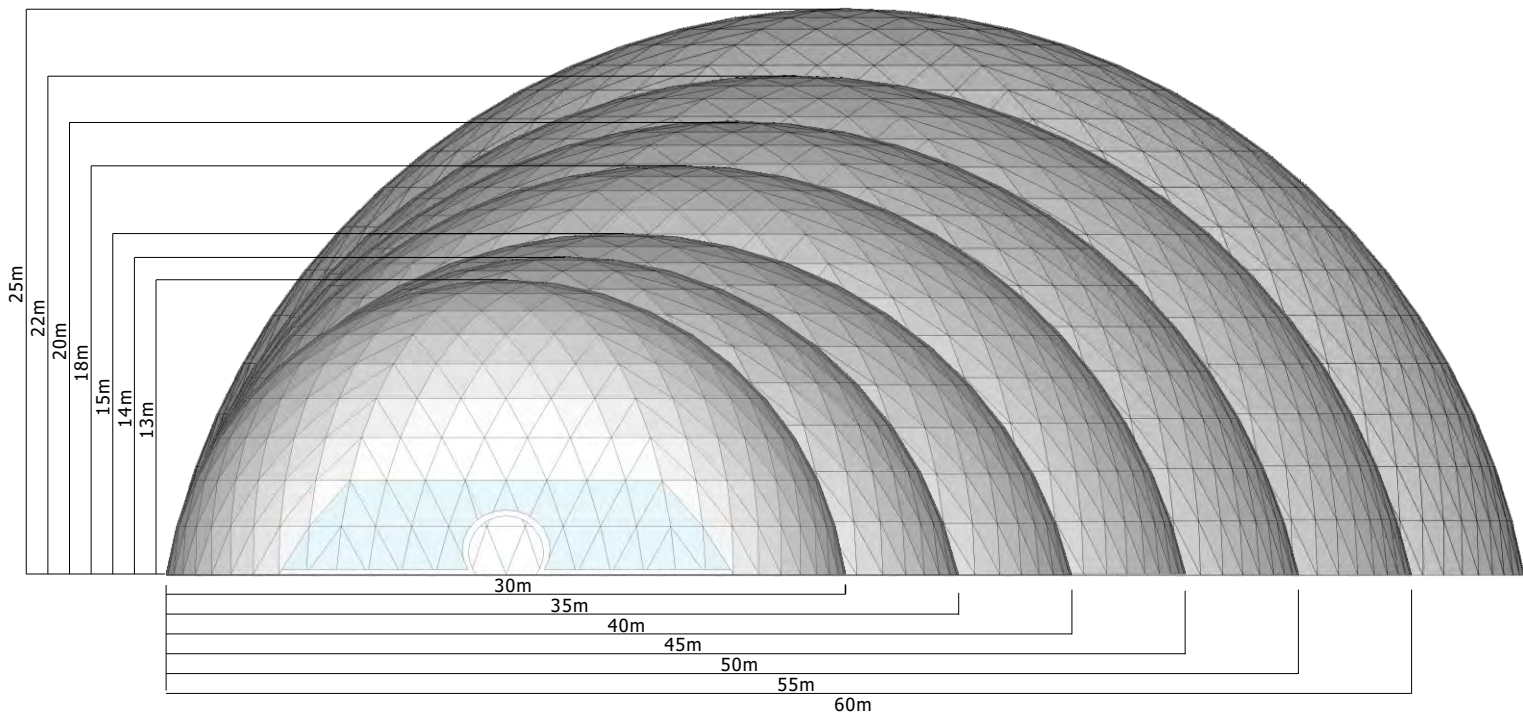

Half Sphere Tents 3m-60m

Technical specification

Type : HST

Dimensions

zipper door

transparent zipper door

Single-wing glass door

double-wing glass door