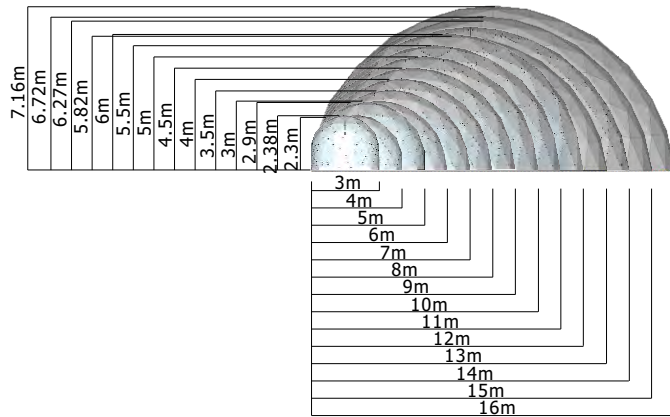

Half Sphere Tents 3m-60m

Technical specification

Type : HST

Dimensions

zipper door

transparent zipper door

Single-wing glass door

double-wing glass door